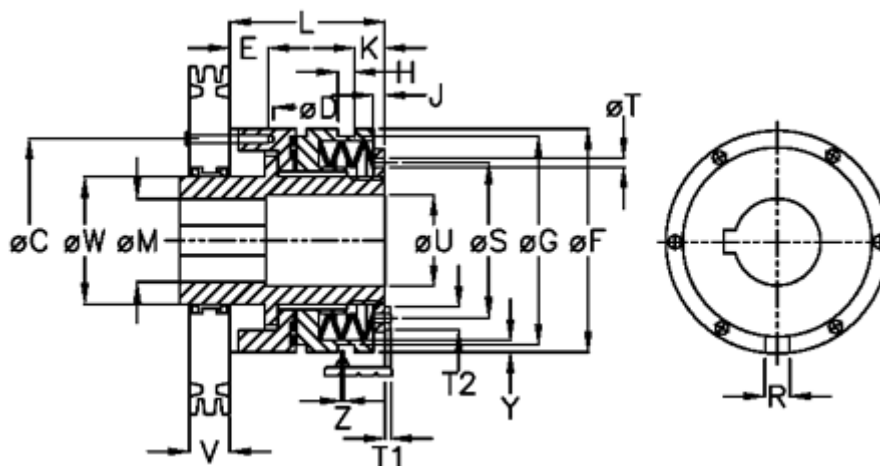

Article number: 46915533

Description: Torque limiter Safeguard C 55 L

Measures

C	= 125	J	= 11.0	T1	= 6.0
D	= 6xM10	K	= 27.0	T2	= 13
Disc spring mounting	= 5x1L	L	= 153.0	U	= 56
Disc spring version	= L - heavy	M max	= 55	V	= 53.0
E	= 15.0	M min	= 24	W	= 78
F	= 146	R	= 12	X	= 60.0
G	= 140.0	S	= 104	Y	= 2
H	= 9	T	= 7	Z	= 0.0